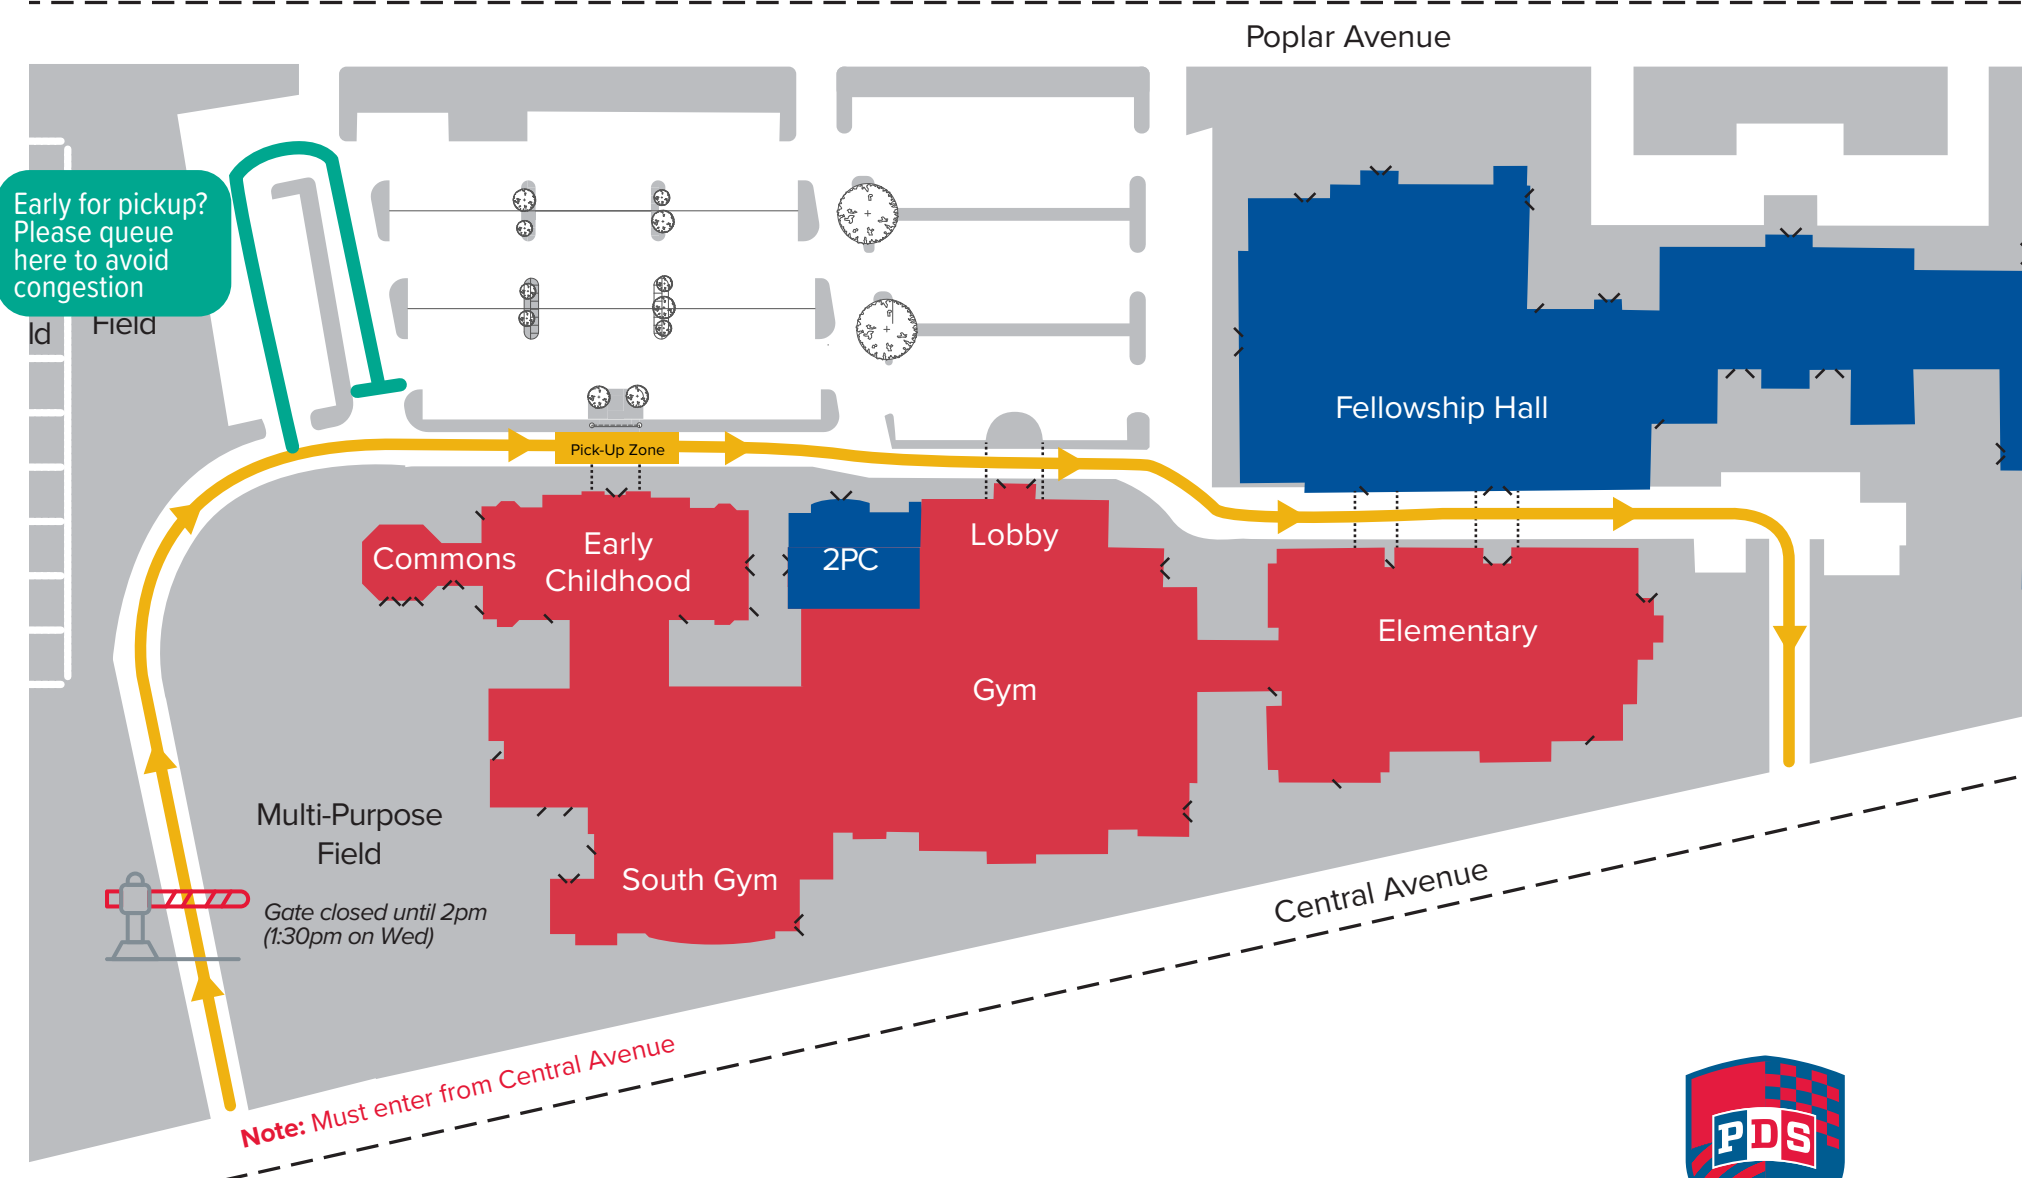

YK, PK, JK, SK Carpool Afternoon Pickup

Early for pickup?
Please queue
here to avoid
congestion

Gate closed until 2pm
(1:30pm on Wed)

Note: Must enter from Central Avenue

Presbyterian Day School